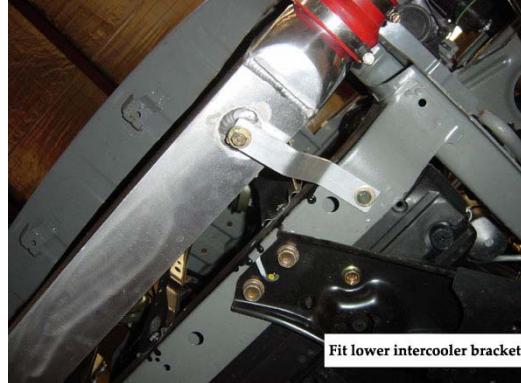

## S14 top bracket fitting

Remove the shaded std parts

1. Remove front bumper bar

1. Trim the bottom splash tray

2. Bend the car Horns and remove Standard intercooler, piping and Install bottom intercooler bracket.

2. Trim the front driving light holder

3. Trim both side top bumper bar support

3. Drill a hole on head light support for supporting intercooler. For S14 please see note 1.

4. Trim both chassis noses

4. Fit the lower bar bracket

6. Cut a 80mm O.D hole under the battery tray

7. Relocate battery tray

8. Fit Inlet pipe position

9. Fit inlet pipe and cast pipe