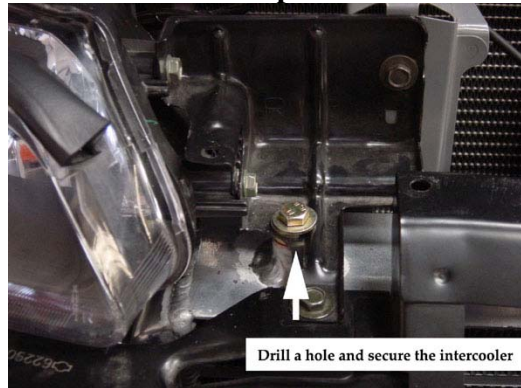

## S14 top bracket fitting

Remove the shaded std parts

1. Remove front bumper bar

1. Trim the bottom splash tray

2. Bend the car Horns and remove Standard intercooler, piping and Install bottom intercooler bracket.

2. Trim the front driving light holder

3. Trim both side top bumper bar support

3. Drill a hole on head light support for supporting intercooler. For S14 please see note 1.

4. Trim both chassis noses

4. Fit the lower bar bracket