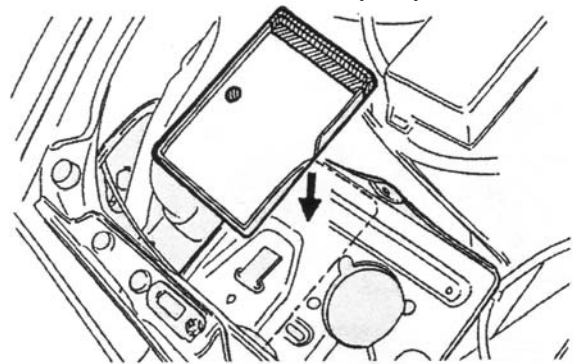

9. Fit inlet pipe and cast pipe

7. Relocate battery tray