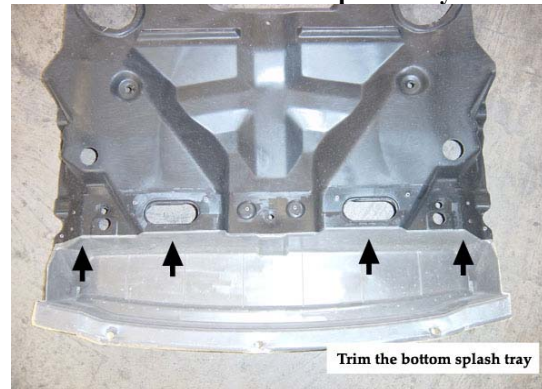

## S14 top bracket fitting

Remove the shaded std parts

1. Remove front bumper bar

1. Trim the bottom splash tray

2. Bend the car Horns and remove Standard intercooler, piping and Install bottom intercooler bracket.

2. Trim the front driving light holder

3. Trim both side top bumper bar support

3. Drill a hole on head light support for supporting intercooler. For S14 please see note 1.

4. Trim both chassis noses

4. Fit the lower bar bracket