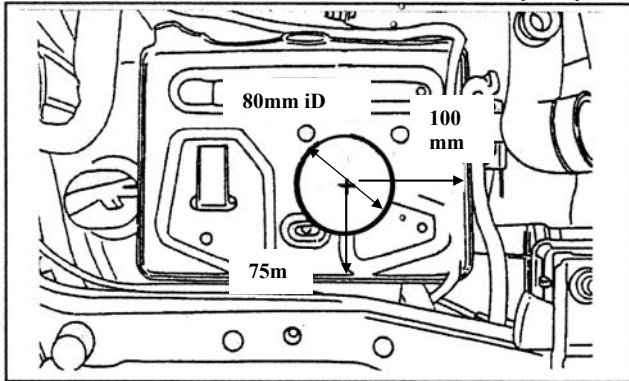

8. Fit Inlet pipe position

6. Cut a 80mm O.D hole under the battery tray