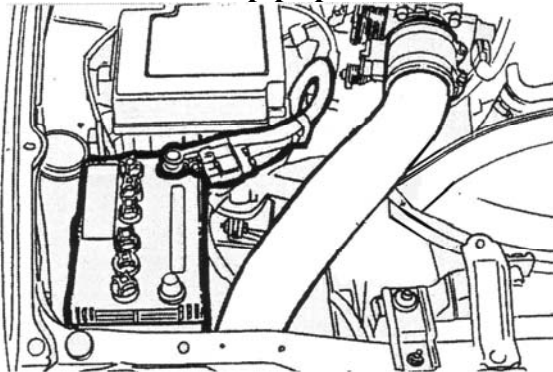

8. Fit Inlet pipe position